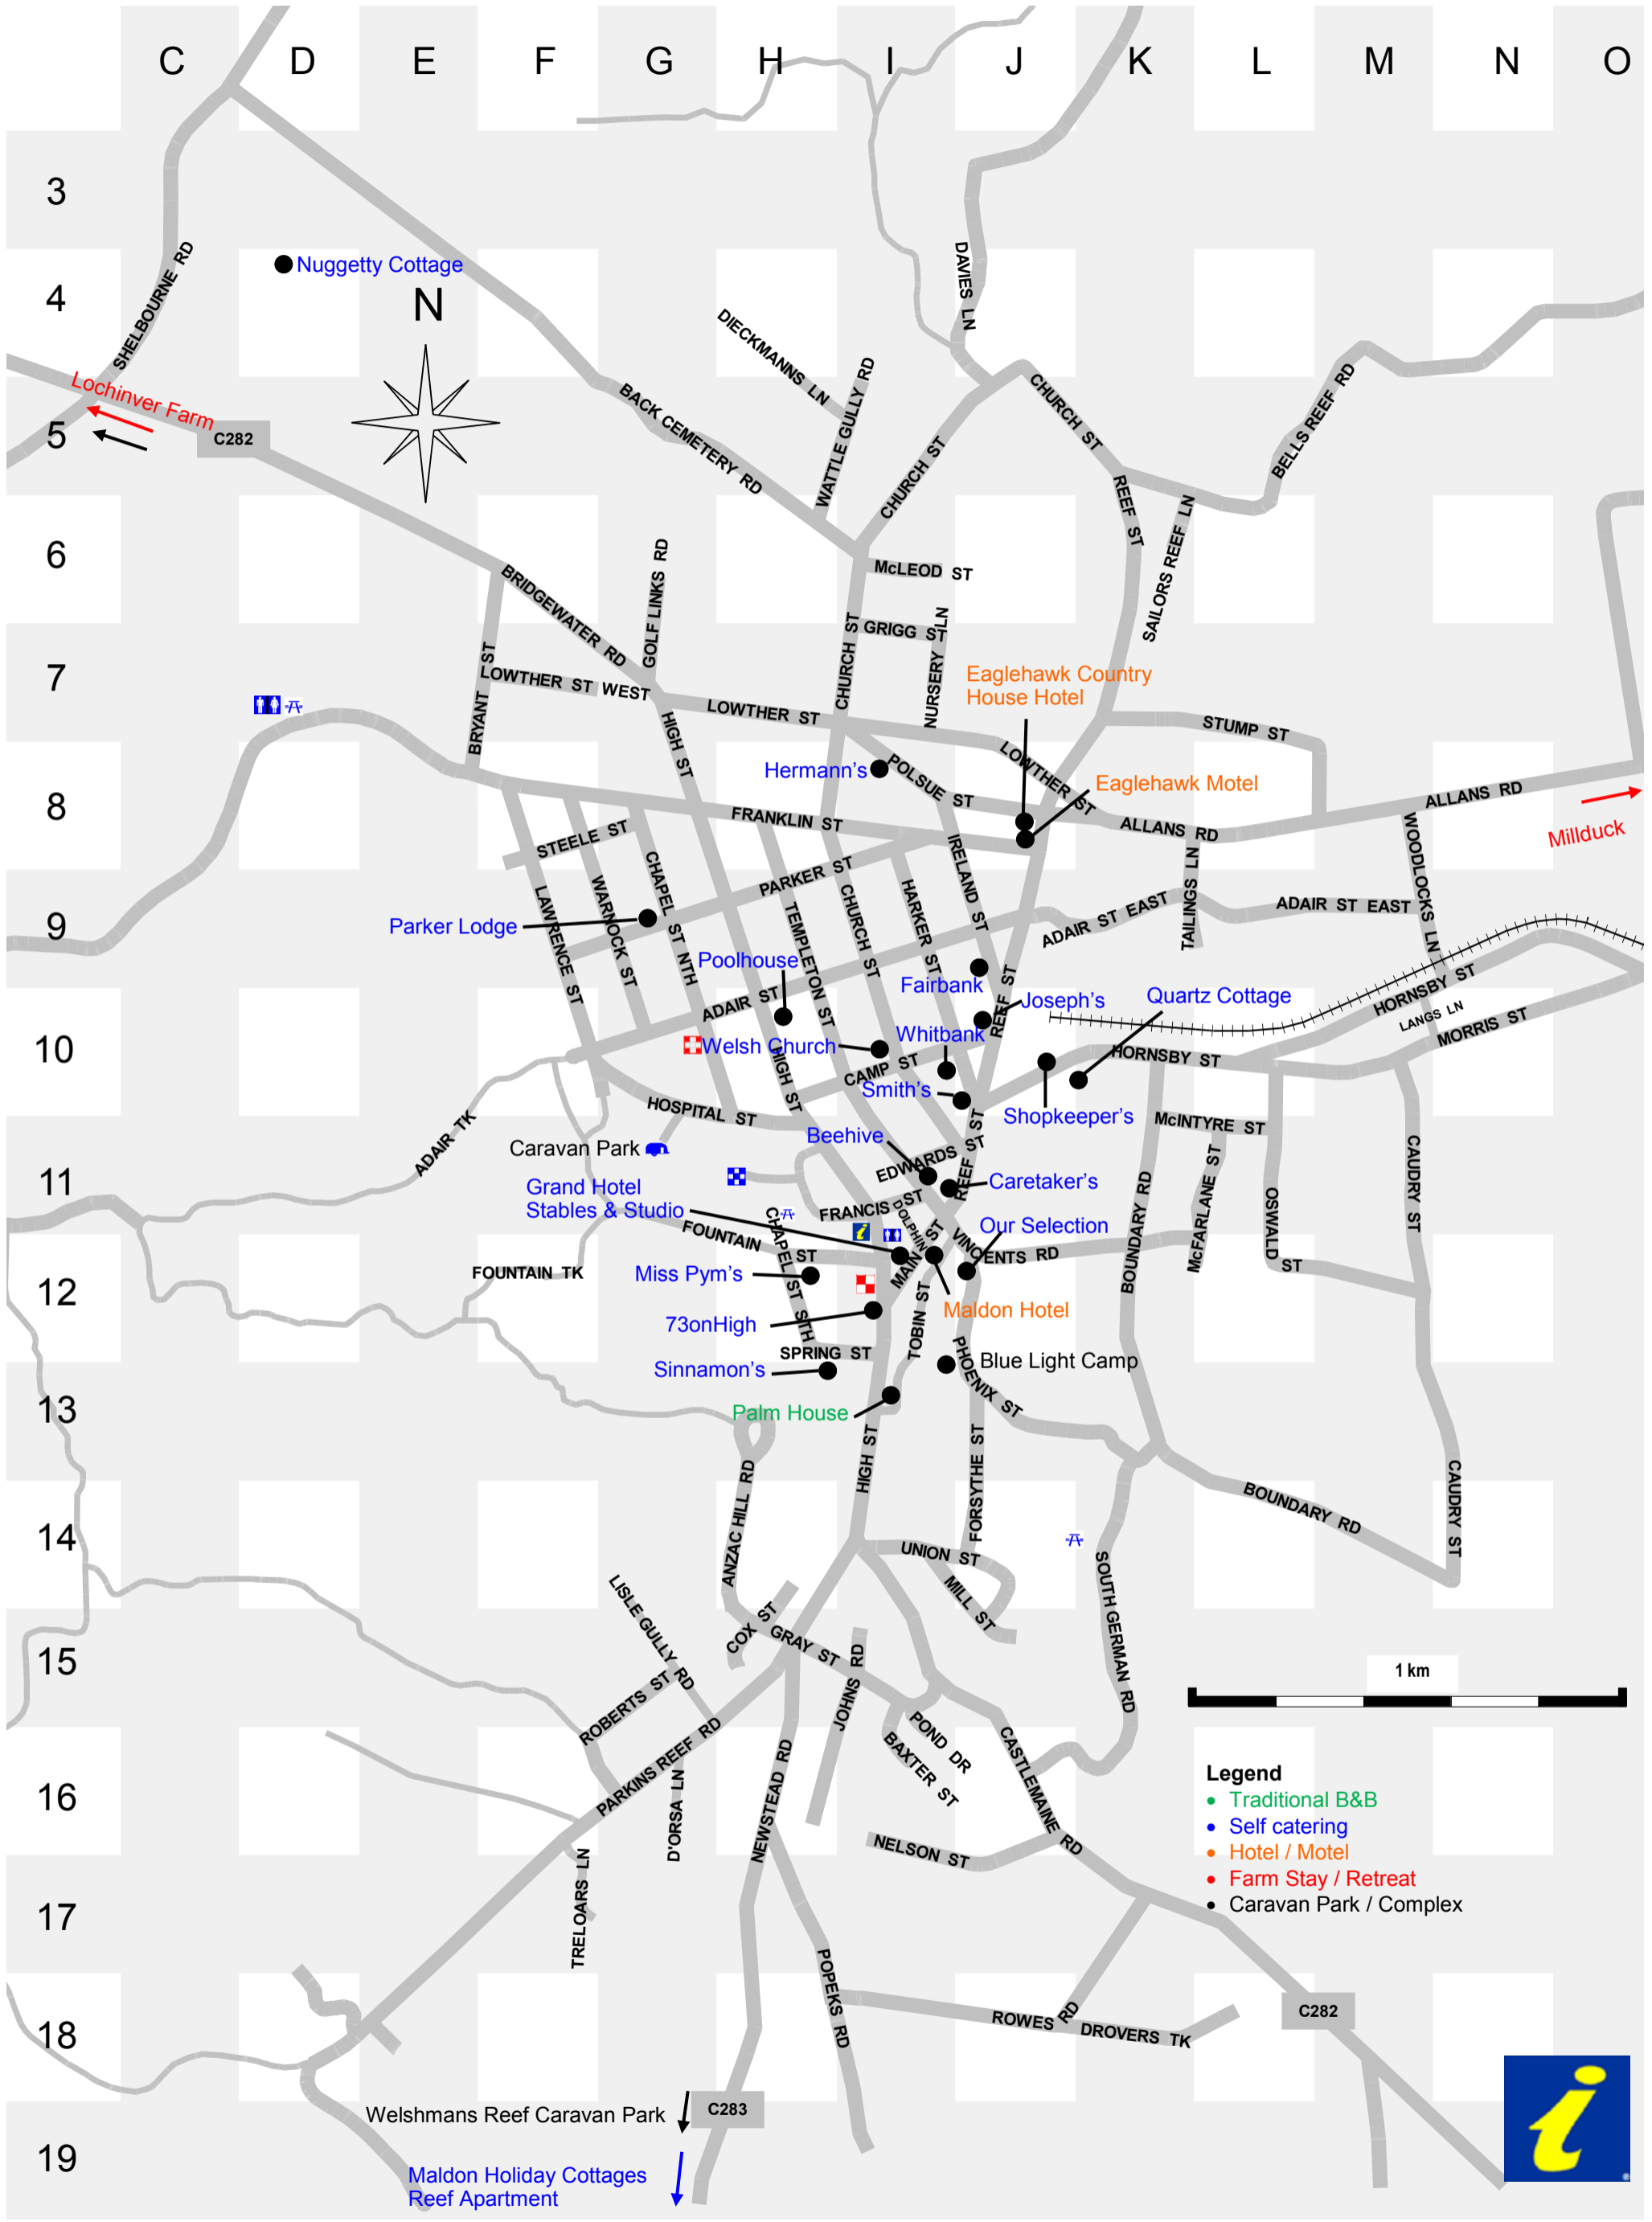

MALDON ACCOMMODATION VENUES

1. **Legend**
2. Traditional B&B
   - Self catering
   - Hotel / Motel
   - Farm Stay / Retreat
   - Caravan Park / Complex